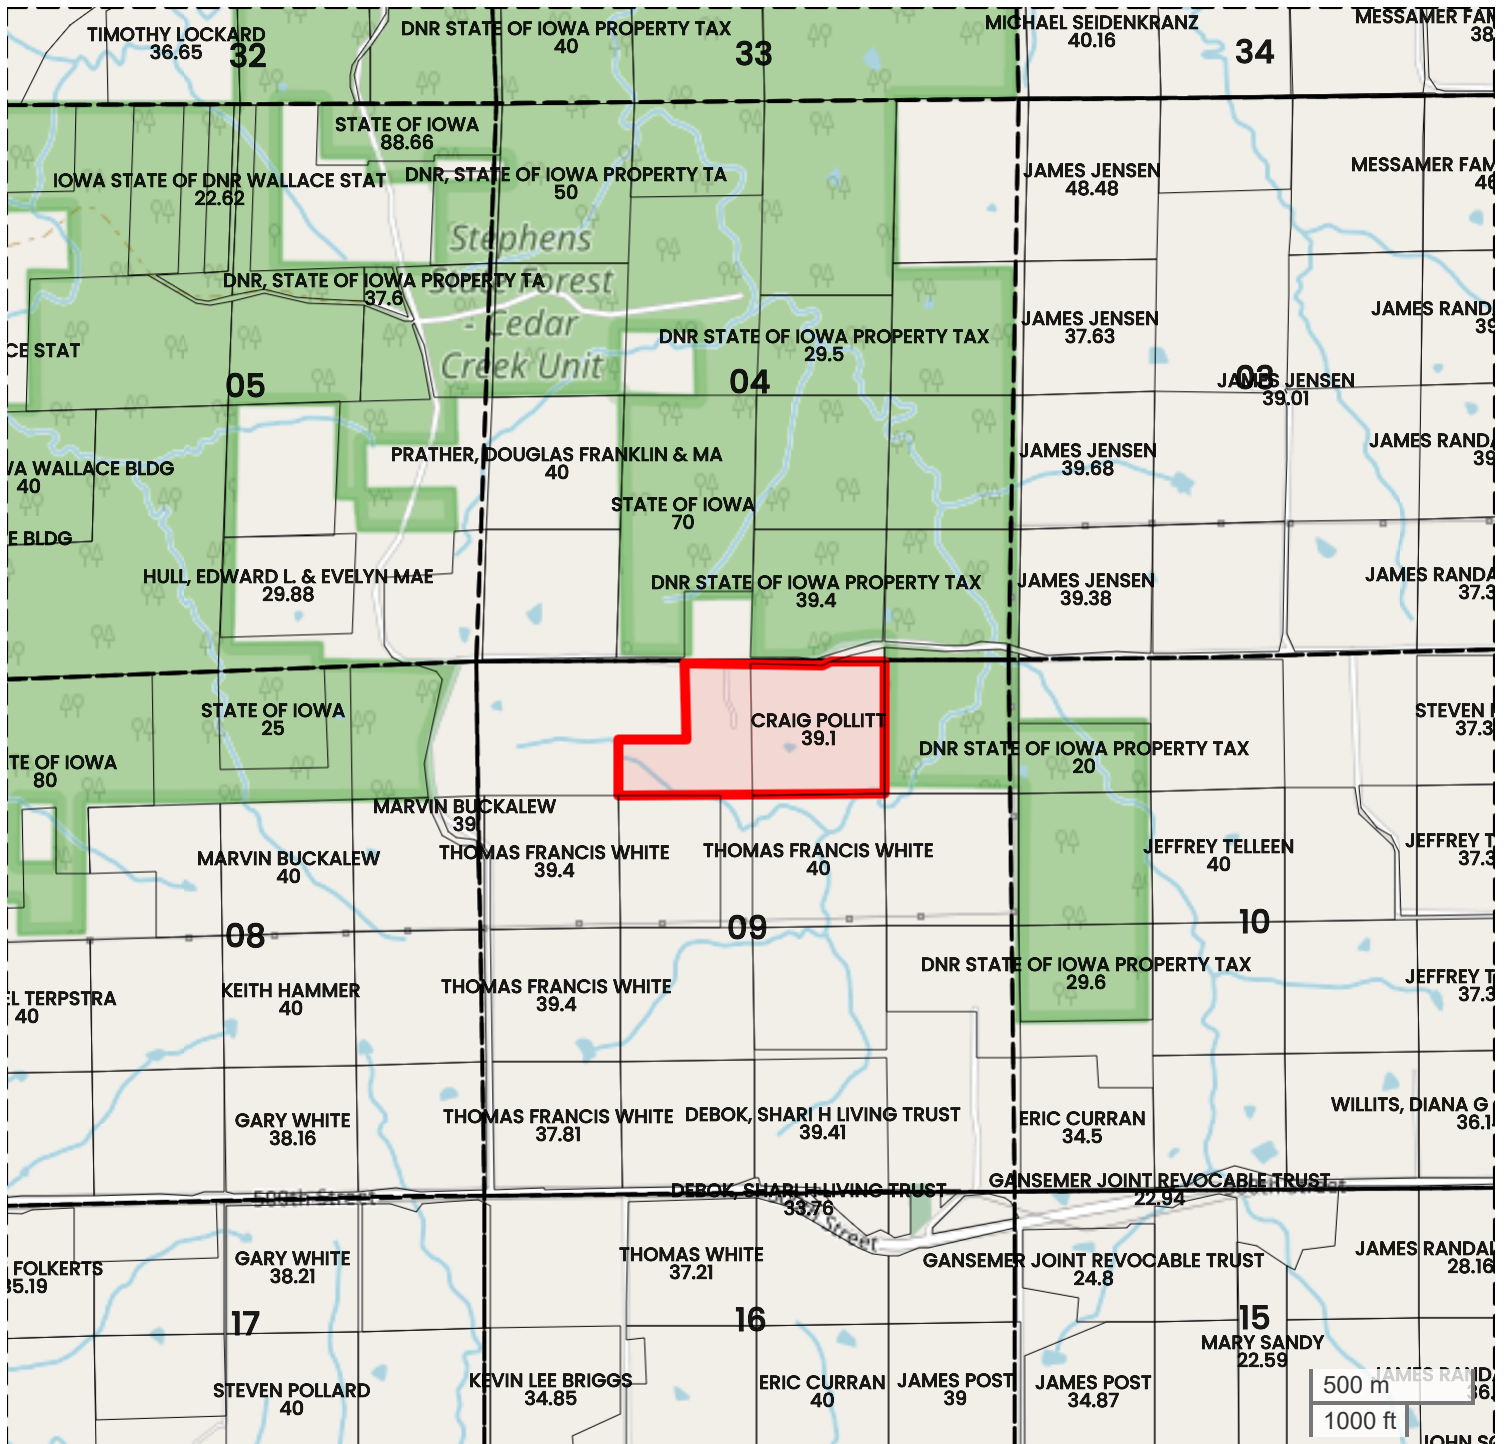

HOME FARM (67.10 AC TOTAL, 20.33 AC TILLABLE)

PLAT MAP

Center: 41.057062, -93.165514

09-72N-20W
Cedar Township
Lucas County, IA

FarmWorth, LLC makes no warranties, express or implied, regarding the accuracy of any information provided through FarmWorth.com. User is solely responsible for independently verifying all information prior to use and waives any claims against FarmWorth, LLC arising from inaccuracies in such information.